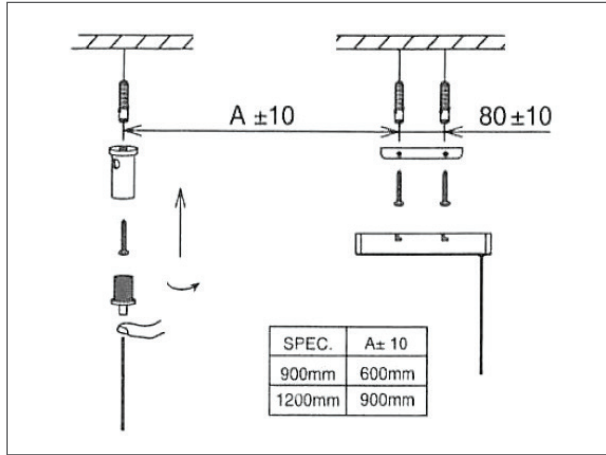

SUSPENDED INSTALLATION

STEP 1

Fix the suspension wire holders and surface mounted frame to the ceiling