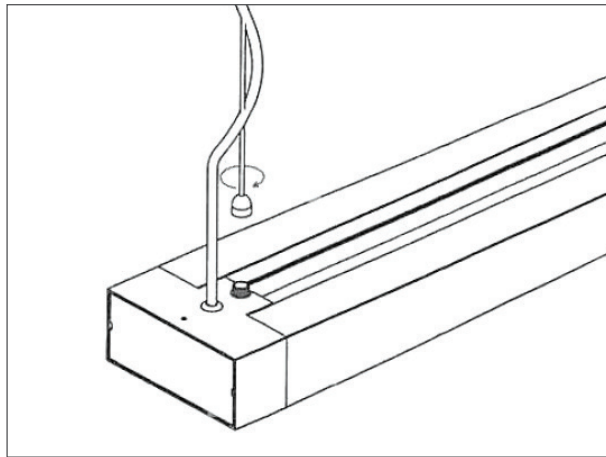

Ideal for all domestic, commercial and educational applications.

FEATURES

- Effective general lighting
- 40W and 60W versions
- High performance
- Low glare
- Easy installation

SPECIFICATION:

- 1222mm (40W) or 1622mm (60W) length
- 110mm width x 49mm height
- 3700lm @ 40W, 5400lm @ 60W
- 230V ~ input; PF corrected
- Full photometry available upon request

EFFECTIVE GENERAL LIGHTING

The modern design provides a small amount of uplighting as well as powerful downlighting ensuring attractive installations with high performance and low glare.

ORDER CODES

Order code	Description
OP40-1200-230-WH	1222mm long x 110mm wide x 49mm high, 40 watts, suspended, white
OP60-1600-230-WH	1622mm long x 110mm wide x 49mm high, 60 watts, suspended, white

SUSPENDED INSTALLATION

STEP 1

Fix the suspension wire holders and surface mounted frame to the ceiling

STEP 2

Screw the suspension wire pedestal to the rear of the luminaire housing

STEP 3

Fix the suspending wires to the luminaire housing (one at each end)