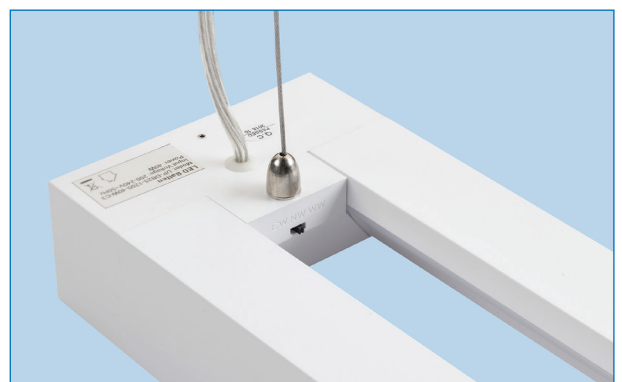

Ideal for all domestic, commercial and educational applications.

FEATURES

- Effective general lighting
- 40W and 60W versions
- High performance
- Low glare
- Easy installation

SPECIFICATION:

- 1222mm (40W) or 1622mm (60W) length
- 110mm width x 49mm height
- 3700lm @ 40W, 5400lm @ 60W
- 230V ~ input; PF corrected
- Full photometry available upon request

SUSPENDED INSTALLATION

STEP 1

Fix the suspension wire holders and surface mounted frame to the ceiling

STEP 2

Screw the suspension wire pedestal to the rear of the luminaire housing

STEP 3

Fix the suspending wires to the luminaire housing (one at each end)

STEP 4

Adjust the suspension wires and mains cable and switch on

PHOTOMETRIC DATA

PENDANT MOUNTING

Pendant mounting accessory kit allows easy suspension