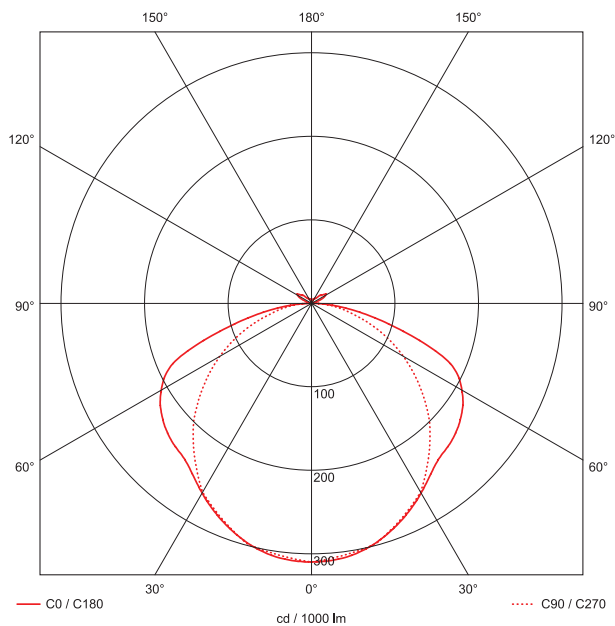

PHOTOMETRIC DATA