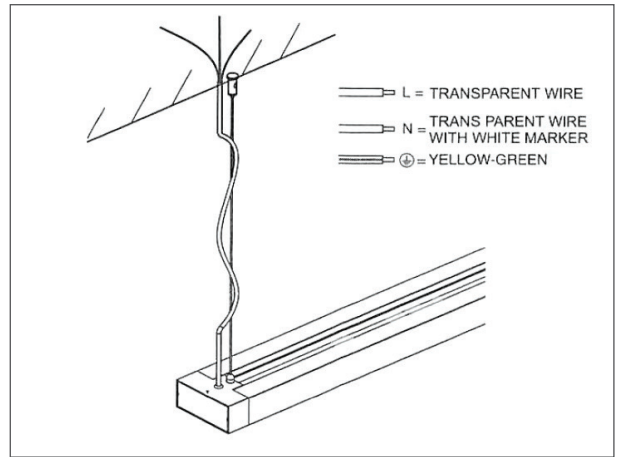

Ideal for all domestic, commercial and educational applications.

FEATURES

- Effective general lighting
- 40W and 60W versions
- High performance
- Low glare
- Easy installation

SPECIFICATION:

- 1222mm (40W) or 1622mm (60W) length
- 110mm width x 49mm height
- 3700lm @ 40W, 5400lm @ 60W
- 230V ~ input; PF corrected
- Full photometry available upon request

EFFECTIVE GENERAL LIGHTING

The modern design provides a small amount of uplighting as well as powerful downlighting ensuring attractive installations with high performance and low glare.

ORDER CODES

Order code	Description
OP40-1200-230-WH	1222mm long x 110mm wide x 49mm high, 40 watts, suspended, white
OP60-1600-230-WH	1622mm long x 110mm wide x 49mm high, 60 watts, suspended, white

SUSPENDED INSTALLATION

STEP 1

Fix the suspension wire holders and surface mounted frame to the ceiling

STEP 2

Screw the suspension wire pedestal to the rear of the luminaire housing

STEP 3

Fix the suspending wires to the luminaire housing (one at each end)

STEP 4

Adjust the suspension wires and mains cable and switch on

PHOTOMETRIC DATA

PENDANT MOUNTING

Pendant mounting accessory kit allows easy suspension