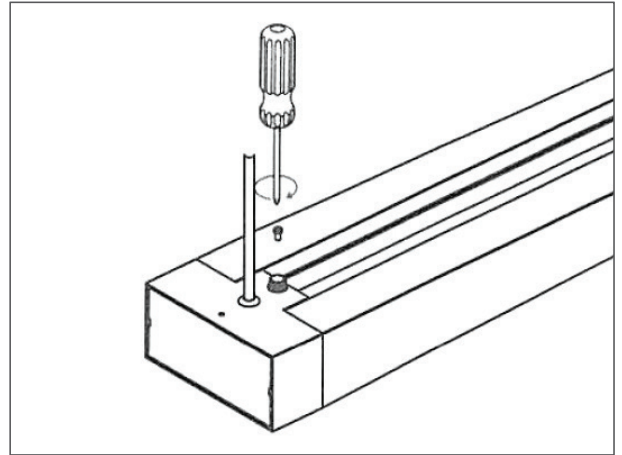

Ideal for all domestic, commercial and educational applications.

FEATURES

- Effective general lighting
- 40W and 60W versions
- High performance
- Low glare
- Easy installation

SPECIFICATION:

- 1222mm (40W) or 1622mm (60W) length
- 110mm width x 49mm height
- 3700lm @ 40W, 5400lm @ 60W
- 230V ~ input; PF corrected
- Full photometry available upon request

EFFECTIVE GENERAL LIGHTING

The modern design provides a small amount of uplighting as well as powerful downlighting ensuring attractive installations with high performance and low glare.

ORDER CODES

Order code	Description
OP40-1200-230-WH	1222mm long x 110mm wide x 49mm high, 40 watts, suspended, white
OP60-1600-230-WH	1622mm long x 110mm wide x 49mm high, 60 watts, suspended, white

SUSPENDED INSTALLATION

STEP 1

Fix the suspension wire holders and surface mounted frame to the ceiling

STEP 2

Screw the suspension wire pedestal to the rear of the luminaire housing

STEP 3

Fix the suspending wires to the luminaire housing (one at each end)