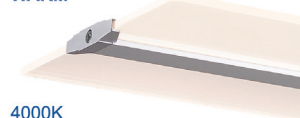

4000K

VERY WARM