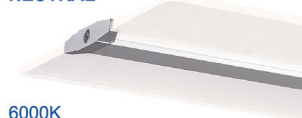

MULTIPLE COLOUR TEMPERATURES

FEATHER luminaires can be set to 1 of 4 pre-set colour temperatures: 3000K, 4000K, 4500K or 6000K.

NEUTRAL

6000K

COOL