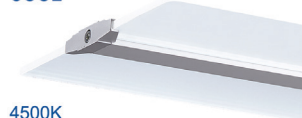

High quality - competitive prices

LED SUSPENDED DIRECT/INDIRECT LUMINAIRES

Emelux
Lighting Equipment

FEATHER

FEATHER are remote controlled suspended direct/indirect LED luminaires.

FEATHER can be remotely switched, dimmed and set to 1 of 4 pre-set colour temperatures.

FEATURES

- Even illumination (without LED spotting)
- Remote control (on/off, dimming, colour temp)
- Transparent optics (when off)
- Long-life, energy efficient LEDs
- Simple installation

REMOTE CONTROL

A handheld Remote Control operates all functions, including on/off, dimming and colour temperature. Only one Remote Control is required to control a number of luminaires.

SCENE SETTING

Remote Control is used to assign luminaires into groups. This provides the ability to have scene setting when multiple luminaires are installed.

MULTIPLE COLOUR TEMPERATURES

FEATHER luminaires can be set to 1 of 4 pre-set colour temperatures: 3000K, 4000K, 4500K or 6000K.

NEUTRAL

6000K

COOL

4500K

WARM

4000K

VERY WARM

3000K

SPECIFICATION:

- 600mm circular or 315mm x 1200mm rectangular
- 3000K, 4000K, 4500K and 6000K colour temperatures
- 230V ~ input; Electronic Control Gear
- Full photometry available upon request

ORDER CODES:

- **FTR600** (Circular LED suspended luminaire)
- **FTR1200x315** (Rectangular LED suspended luminaire)
- **FTR/RHC** (Remote handheld controller)