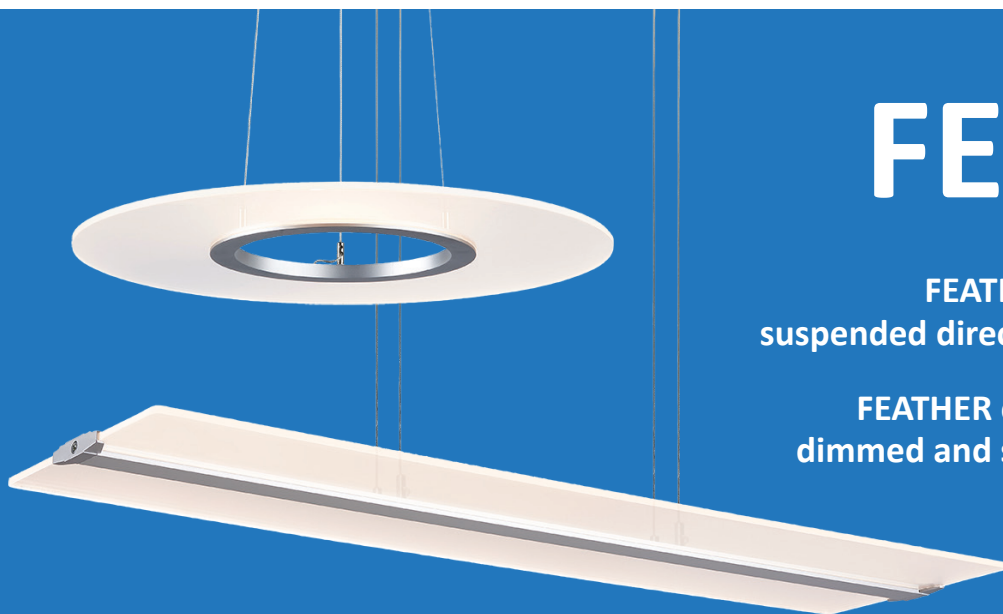

High quality - competitive prices

LED SUSPENDED DIRECT/INDIRECT LUMINAIRES

**Emelux**   
Lighting Equipment

# FEATHER

FEATHER are remote controlled suspended direct/indirect LED luminaires.

FEATHER can be remotely switched, dimmed and set to 1 of 4 pre-set colour temperatures.

## SPECIFICATION:

- 600mm circular or 315mm x 1200mm rectangular
- 3000K, 4000K, 4500K and 6000K colour temperatures
- 230V ~ input; Electronic Control Gear
- Full photometry available upon request